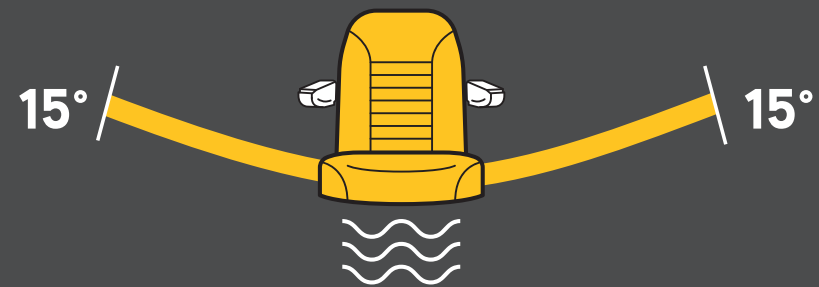

Maximized comfort

The self-leveling air-ride seat on the PRO Z 972 SDL lets you operate with up to 15 degrees of self-leveling from side to side.